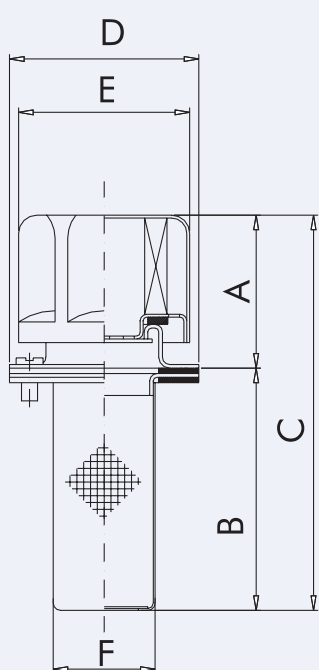

500 μ

FT-8-../1 ed FT-8-../2 sono dotati di catenella tra tappo flangia

- Tappo: acciaio cromato
- Cestello: acciaio zincato
- Flangia: acciaio zincato
- Guarnizioni: sughero

FILTER HOUSING

Description:

Filter media:

500 μ

FT-8-../1 and FT-8-../2 are equipped with a connection chain between cap and flange.

- Cap: chrome plated steel
- Basket: zinc steel
- Flange: zinc steel
- Gasket: cork

Informazioni dimensionali

Overall dimensions

Foratura serbatoio

Tank hole dimensions

FT-5

FT-8.../1
FT-8.../2

FT-8.../F

Informazioni dimensionali

Overall dimensions

Foratura serbatoio

Tank hole dimensions

FT-8.../G

FT-8.../S

FT-7

1) Grandezza nominale - Nominal size

Codice - Code	A	B	C	D	E	F	G	H	I	L	M	Catenella - Chain
FT-5	42	65	107	52	47	27,5	31	41	M5	---	---	No
FT-7	47	20	67	---	75	---	---	---	---	3/4" BSP - NPT 1/2" BSP - NPT	32	No
FT-8.../1	50	80	130	83	75	50	52	73	M5	---	---	Si / Yes
FT-8.../2	50	150	200	83	75	50	52	73	M5	---	---	Si / Yes
FT-8.../F	50	100	150	83	75	38	40	73	M5	---	---	No
FT-8.../G	50	100	150	83	75	38	40	---	---	---	---	No
FT-8.../S	50	133	183	63,5	75	38	64	---	---	---	---	No