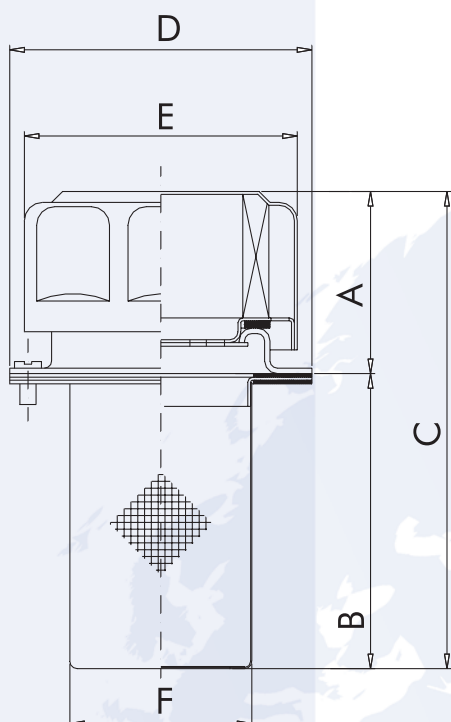

500 μ

FT-8-../1 ed FT-8-../2 sono dotati di catenella tra tappo flangia

- Tappo: acciaio cromato
- Cestello: acciaio zincato
- Flangia: acciaio zincato
- Guarnizioni: sughero

FILTER HOUSING

Description:

Filter media:

500 μ

FT-8-../1 and FT-8-../2 are equipped with a connection chain between cap and flange.

- Cap: chrome plated steel
- Basket: zinc steel
- Flange: zinc steel
- Gasket: cork

Informazioni dimensionali

Overall dimensions

Foratura serbatoio

Tank hole dimensions

FT-5

FT-8.../1
FT-8.../2

FT-8.../F

Informazioni dimensionali

Overall dimensions

Foratura serbatoio

Tank hole dimensions

FT-8.../G

FT-8.../S

FT-7

1) Grandezza nominale - Nominal size

Codice - Code	A	B	C	D	E	F	G	H	I	L	M	Catenella - Chain
FT-5	42	65	107	52	47	27,5	31	41	M5	---	---	No
FT-7	47	20	67	---	75	---	---	---	---	3/4" BSP - NPT 1/2" BSP - NPT	32	No
FT-8.../1	50	80	130	83	75	50	52	73	M5	---	---	Si / Yes
FT-8.../2	50	150	200	83	75	50	52	73	M5	---	---	Si / Yes
FT-8.../F	50	100	150	83	75	38	40	73	M5	---	---	No
FT-8.../G	50	100	150	83	75	38	40	---	---	---	---	No
FT-8.../S	50	133	183	63,5	75	38	64	---	---	---	---	No