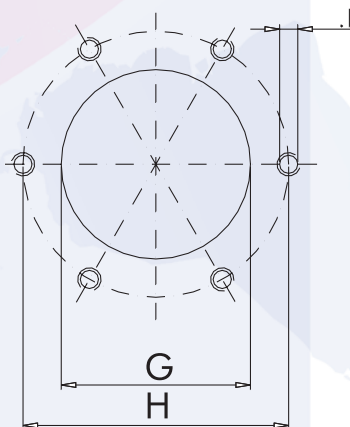

500 μ

FT-8-../1 and FT-8-../2 are equipped with a connection chain between cap and flange.

- Cap: chrome plated steel
- Basket: zinc steel
- Flange: zinc steel
- Gasket: cork

Informazioni dimensionali

Overall dimensions

Foratura serbatoio

Tank hole dimensions

FT-5

FT-8.../1
FT-8.../2

FT-8.../F

Informazioni dimensionali

Overall dimensions

Foratura serbatoio