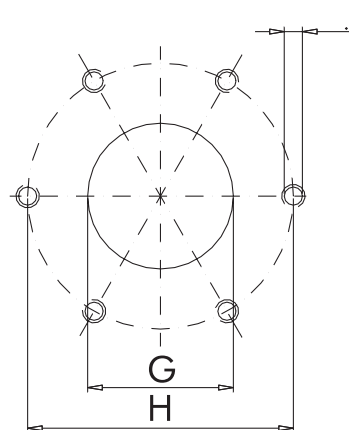

500 μ

FT-8-../1 and FT-8-../2 are equipped with a connection chain between cap and flange.

- Cap: chrome plated steel
- Basket: zinc steel
- Flange: zinc steel
- Gasket: cork

Informazioni dimensionali

Overall dimensions

Foratura serbatoio

Tank hole dimensions

FT-5

FT-8.../1
FT-8.../2

FT-8.../F

Informazioni dimensionali

Overall dimensions

Foratura serbatoio

Tank hole dimensions

FT-8.../G

FT-8.../S

FT-7

1) Grandezza nominale - Nominal size

Codice - Code	A	B	C	D	E	F	G	H	I	L	M	Catenella - Chain
FT-5	42	65	107	52	47	27,5	31	41	M5	---	---	No
FT-7	47	20	67	---	75	---	---	---	---	3/4" BSP - NPT 1/2" BSP - NPT	32	No
FT-8.../1	50	80	130	83	75	50	52	73	M5	---	---	Si / Yes
FT-8.../2	50	150	200	83	75	50	52	73	M5	---	---	Si / Yes
FT-8.../F	50	100	150	83	75	38	40	73	M5	---	---	No
FT-8.../G	50	100	150	83	75	38	40	---	---	---	---	No
FT-8.../S	50	133	183	63,5	75	38	64	---	---	---	---	No