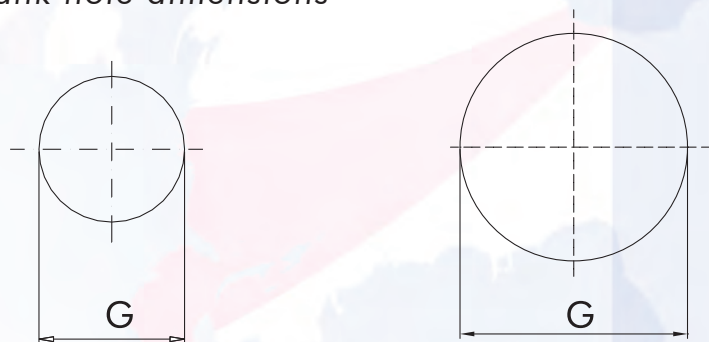

FT-8.../G

FT-8.../S

FT-7

1) Grandezza nominale - Nominal size

Codice - Code	A	B	C	D	E	F	G	H	I	L	M	Catenella - Chain
FT-5	42	65	107	52	47	27,5	31	41	M5	---	---	No
FT-7	47	20	67	---	75	---	---	---	---	3/4" BSP - NPT 1/2" BSP - NPT	32	No
FT-8.../1	50	80	130	83	75	50	52	73	M5	---	---	Si / Yes
FT-8.../2	50	150	200	83	75	50	52	73	M5	---	---	Si / Yes
FT-8.../F	50	100	150	83	75	38	40	73	M5	---	---	No
FT-8.../G	50	100	150	83	75	38	40	---	---	---	---	No
FT-8.../S	50	133	183	63,5	75	38	64	---	---	---	---	No