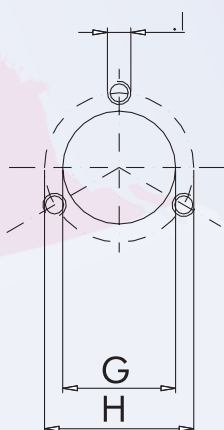

500 μ

FT-8-../1 ed FT-8-../2 sono dotati di catenella tra tappo flangia

- Tappo: acciaio cromato
- Cestello: acciaio zincato
- Flangia: acciaio zincato
- Guarnizioni: sughero

FILTER HOUSING

Description:

Filter media:

500 μ

FT-8-../1 and FT-8-../2 are equipped with a connection chain between cap and flange.

- Cap: chrome plated steel
- Basket: zinc steel
- Flange: zinc steel
- Gasket: cork

Informazioni dimensionali

Overall dimensions

Foratura serbatoio

Tank hole dimensions

FT-5

FT-8.../1
FT-8.../2

FT-8.../F

Informazioni dimensionali

Overall dimensions

Foratura serbatoio

Tank hole dimensions

FT-8.../G

FT-8.../S

FT-7

1) Grandezza nominale - Nominal size

Codice - Code	A	B	C	D	E	F	G	H	I	L	M	Catenella - Chain
FT-5	42	65	107	52	47	27,5	31	41	M5	---	---	No
FT-7	47	20	67	---	75	---	---	---	---	3/4" BSP - NPT 1/2" BSP - NPT	32	No
FT-8.../1	50	80	130	83	75	50	52	73	M5	---	---	Si / Yes
FT-8.../2	50	150	200	83	75	50	52	73	M5	---	---	Si / Yes
FT-8.../F	50	100	150	83	75	38	40	73	M5	---	---	No
FT-8.../G	50	100	150	83	75	38	40	---	---	---	---	No
FT-8.../S	50	133	183	63,5	75	38	64	---	---	---	---	No