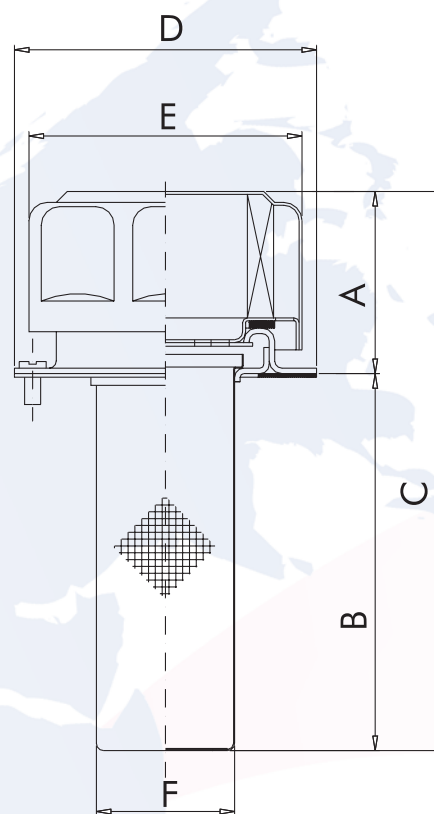

500 μ

FT-8-../1 and FT-8-../2 are equipped with a connection chain between cap and flange.

- Cap: chrome plated steel
- Basket: zinc steel
- Flange: zinc steel
- Gasket: cork

Informazioni dimensionali

Overall dimensions

Foratura serbatoio

Tank hole dimensions

FT-5

FT-8.../1
FT-8.../2

FT-8.../F

Informazioni dimensionali

Overall dimensions

Foratura serbatoio

Tank hole dimensions

FT-8.../G

FT-8.../S

FT-7

1) Grandezza nominale - Nominal size

Codice - Code	A	B	C	D	E	F	G	H	I	L	M	Catenella - Chain
FT-5	42	65	107	52	47	27,5	31	41	M5	---	---	No
FT-7	47	20	67	---	75	---	---	---	---	3/4" BSP - NPT 1/2" BSP - NPT	32	No
FT-8.../1	50	80	130	83	75	50	52	73	M5	---	---	Si / Yes
FT-8.../2	50	150	200	83	75	50	52	73	M5	---	---	Si / Yes
FT-8.../F	50	100	150	83	75	38	40	73	M5	---	---	No
FT-8.../G	50	100	150	83	75	38	40	---	---	---	---	No
FT-8.../S	50	133	183	63,5	75	38	64	---	---	---	---	No